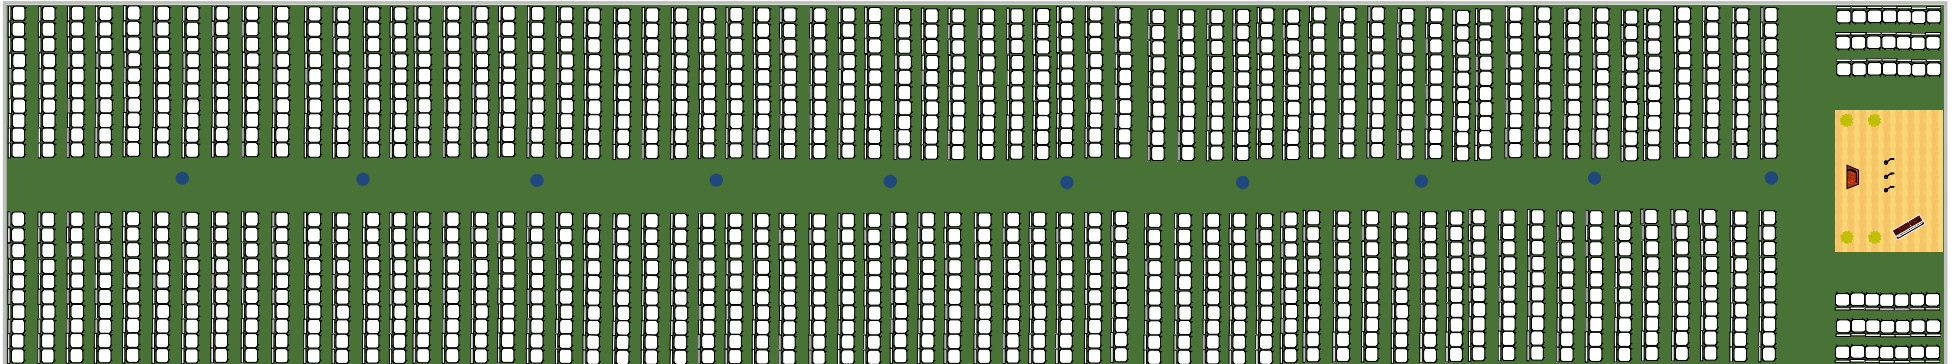

40' x 220' auditorium seating floor plan

- Blue dots = Center pole position
- 1322 Seating capacity with 12' x 16' stage shown
1467 maximum seating capacity without stage